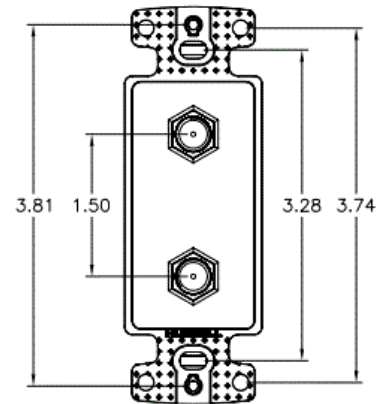

netSELECT

Wallplates

Molded-In Video and Voice Decorator Frame

Features

- High Impact-Resistant Thermoplastic Construction
- Aesthetically Pleasing, Molded-In Appearance

Ordering Information

Description	Color	UPC Number	CatalogNumber
Molded-In Video and Voice Decorator Frame, Duplex F-Type Coupler Bulkhead, Female to Female, Screw Termination	Light Almond	883778503641	NS782LA

Listings

Meets FCC part 68
UL Listed
CSA Certified
RoHS Compliant

Specifications

Material	High-Impact Resistant Thermoplastic
F-Connector	Single F-Type Coupler Bulkhead
Type	Female to Female
Termination Style	Screw

Complementary Products

Wallplate	NP26LA
-----------	--------

Online Resources

eCatalog

HUBBELL

Dimensions in Inches (mm)

Hubbell Wiring Device-Kellems • Hubbell Incorporated (Delaware) • 40 Waterview Drive • Shelton, CT 06484