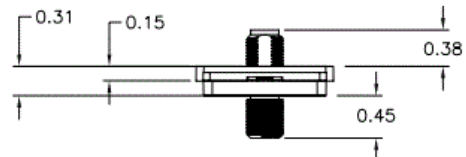

Listings

Meets FCC part 68
UL Listed
CSA Certified
RoHS Compliant

Specifications

Material	High-Impact Resistant Thermoplastic
F-Connector	Single F-Type Coupler Bulkhead
Type	Female to Female
Termination Style	Screw

Complementary Products

Wallplate	NP26LA
-----------	--------

Online Resources

eCatalog

HUBBELL

Dimensions in Inches (mm)

Hubbell Wiring Device-Kellems • Hubbell Incorporated (Delaware) • 40 Waterview Drive • Shelton, CT 06484