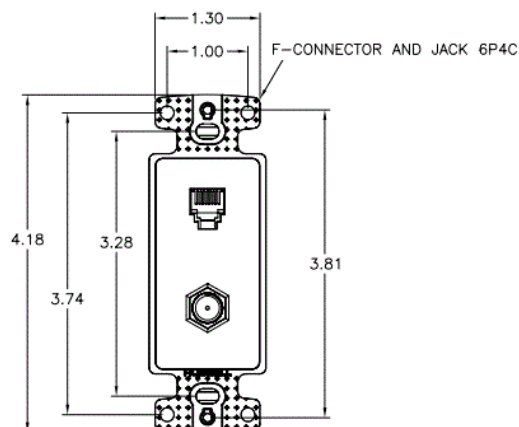

netSELECT

Wallplates

Molded-In Video and Voice Decorator Frame

Features

- High Impact-Resistant Thermoplastic Construction
- Aesthetically Pleasing, Molded-In Appearance

Ordering Information

Description	Color	UPC Number	CatalogNumber
Molded-In Video and Voice Decorator Frame, One RJ11 Jack, 6P4C, One F-Type Coupler Bulkhead, Female to Female, Screw Termination	White	883778501869	NS783W

Listings

Meets FCC part 68
UL Listed
CSA Certified
RoHS Compliant

Specifications

Material	High-Impact Resistant Thermoplastic
F-Connector	Duplex F-Type Coupler Bulkhead
Type	Female to Female
Termination Style	Screw

Complementary Products

Wallplate	NP26W
-----------	-------

Online Resources

Customer Use Drawing
eCatalog

HUBBELL

Dimensions in Inches (mm)

Hubbell Wiring Device-Kellems • Hubbell Incorporated (Delaware) • 40 Waterview Drive • Shelton, CT 06484