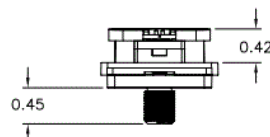

Listings

Meets FCC part 68
UL Listed
CSA Certified
RoHS Compliant

Specifications

Material	High-Impact Resistant Thermoplastic
F-Connector	Duplex F-Type Coupler Bulkhead
Type	Female to Female
Termination Style	Screw

Complementary Products

Wallplate	NP26W
-----------	-------

Online Resources

Customer Use Drawing
eCatalog

HUBBELL

Dimensions in Inches (mm)

Hubbell Wiring Device-Kellems • Hubbell Incorporated (Delaware) • 40 Waterview Drive • Shelton, CT 06484