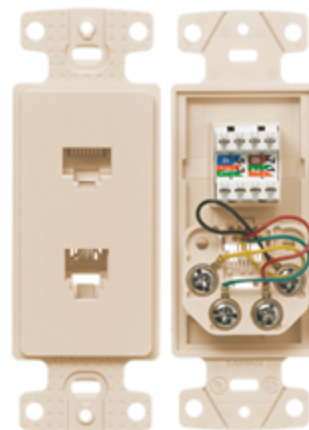

netSELECT

Wallplates

Molded-In Voice and C5e Data Frame

Features

- High Impact-Resistant Thermoplastic Construction
- Aesthetically Pleasing, Molded-In Appearance

Ordering Information

Description	Color	UPC Number	CatalogNumber
Molded-In Voice and Data Decorator Frame, One RJ11 Jack, 6P4C, Screw Termination, 1 C5e Data Jack, Punch-Down Termination	Light Almond	883778504150	NS784LA

Listings

Meets FCC part 68
UL Listed
CSA Certified
RoHS Compliant

Specifications

Material	High-Impact Resistant Thermoplastic
Phone Termination Style	Screw
Category 5e Termination Style	Punch Down

Complementary Products

Wallplate	NP26LA

Online Resources

Customer Use Drawing
eCatalog

HUBBELL

Dimensions in Inches (mm)

Hubbell Wiring Device-Kellems • Hubbell Incorporated (Delaware) • 40 Waterview Drive • Shelton, CT 06484

Phone (800) 288-6000 • Fax (800) 255-1031 • Specifications subject to change without notice.