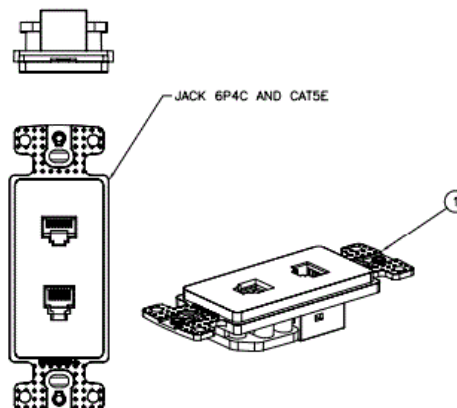

netSELECT

Wallplates

Molded-In Voice and C5e Data Frame

Features

- High Impact-Resistant Thermoplastic Construction
- Aesthetically Pleasing, Molded-In Appearance

Ordering Information

Description	Color	UPC Number	CatalogNumber
Molded-In Voice and Data Decorator Frame, One RJ11 Jack, 6P4C, Screw Termination, 1 C5e Data Jack, Punch-Down Termination	Light Almond	883778504150	NS784LA

Listings

Meets FCC part 68
UL Listed
CSA Certified
RoHS Compliant

Specifications

Material	High-Impact Resistant Thermoplastic
Phone Termination Style	Screw
Category 5e Termination Style	Punch Down

Complementary Products

Wallplate	NP26LA

Online Resources

Customer Use Drawing
eCatalog

HUBBELL

Dimensions in Inches (mm)

Hubbell Wiring Device-Kellems • Hubbell Incorporated (Delaware) • 40 Waterview Drive • Shelton, CT 06484

Phone (800) 288-6000 • Fax (800) 255-1031 • Specifications subject to change without notice.