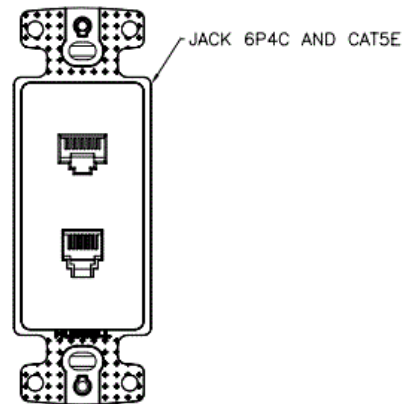

netSELECT

Wallplates

Molded-In Voice and C5e Data Frame

Features

- High Impact-Resistant Thermoplastic Construction
- Aesthetically Pleasing, Molded-In Appearance

Ordering Information

Description	Color	UPC Number	CatalogNumber
Molded-In Voice and Data Decorator Frame, One RJ11 Jack, 6P4C, Screw Termination, 1 C5e Data Jack, Punch-Down Termination	White	883778501906	NS784W

Listings

Meets FCC part 68
UL Listed
CSA Certified
RoHS Compliant

Specifications

Material	High-Impact Resistant Thermoplastic
Phone Termination Style	Screw
Category 5e Termination Style	Punch Down

Complementary Products

Wallplate	NP26W
-----------	-------

Online Resources

Customer Use Drawing
eCatalog

HUBBELL

Dimensions in Inches (mm)

Hubbell Wiring Device-Kellems • Hubbell Incorporated (Delaware) • 40 Waterview Drive • Shelton, CT 06484