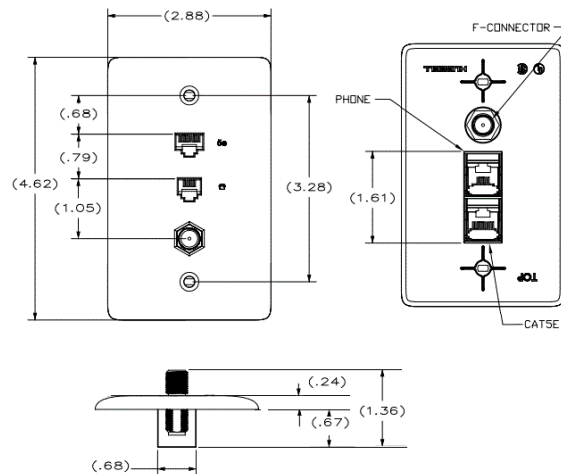

Ordering Information

Description	Color	UPC Number	CatalogNumber
1-Gang Voice, Video, and Data Plate, Standard Size	Ivory	883778503382	NS790I

Listings

UL Listed
Meets FCC Part 68
CSA Certified
RoHS Compliant

Specifications

Material	High-Impact Resistant Thermoplastic
Jack	One Cat 5e 110 Punch-Down
F-Connector	One F-Type Coupler Bulkhead
Type	Female to Female
Telephone Jack Position	6
Telephone Jack Conductors	4

HUBBELL

Online Resources

Customer Use Drawing
eCatalog

Dimensions in Inches (mm)

Hubbell Wiring Device-Kellems • Hubbell Incorporated (Delaware) • 40 Waterview Drive • Shelton, CT 06484

Phone (800) 288-6000 • Fax (800) 255-1031 • Specifications subject to change without notice.