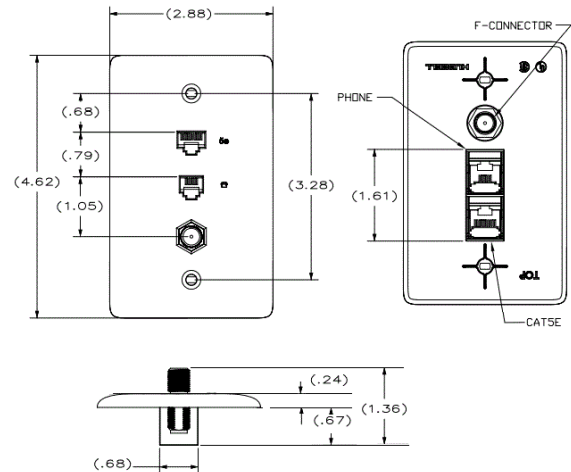

Ordering Information

Description	Color	UPC Number	CatalogNumber
1-Gang Voice, Video, and Data Plate, Standard Size	Light Almond	883778503399	NS790LA

Listings

UL Listed
Meets FCC Part 68
CSA Certified
RoHS Compliant

Specifications

Material	High-Impact Resistant Thermoplastic
Jack	One Cat 5e 110 Punch-Down
F-Connector	One F-Type Coupler Bulkhead
Type	Female to Female
Telephone Jack Position	6
Telephone Jack Conductors	4

HUBBELL

Online Resources

Customer Use Drawing
eCatalog

Dimensions in Inches (mm)

Hubbell Wiring Device-Kellems • Hubbell Incorporated (Delaware) • 40 Waterview Drive • Shelton, CT 06484

Phone (800) 288-6000 • Fax (800) 255-1031 • Specifications subject to change without notice.