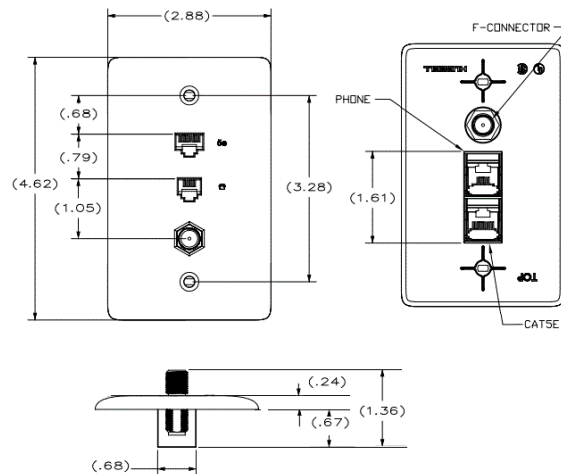

Molded-In Video, Voice and Data Wallplate

Features

- High Impact-Resistant Thermoplastic Construction
- Convenient Screw Down Terminals
- Plate Profile, Color, and Surface Finish Match Hubbell Electrical Wallplates
- Aesthetically Pleasing, Molded-In Appearance

Ordering Information

Description	Color	UPC Number	CatalogNumber
1-Gang Voice, Video, and Data Plate, Standard Size	White	883778503405	NS790W

Listings

UL Listed
Meets FCC Part 68
CSA Certified
RoHS Compliant

Specifications

Material	High-Impact Resistant Thermoplastic
Jack	One Cat 5e 110 Punch-Down
F-Connector	One F-Type Coupler Bulkhead
Type	Female to Female
Telephone Jack Position	6
Telephone Jack Conductors	4