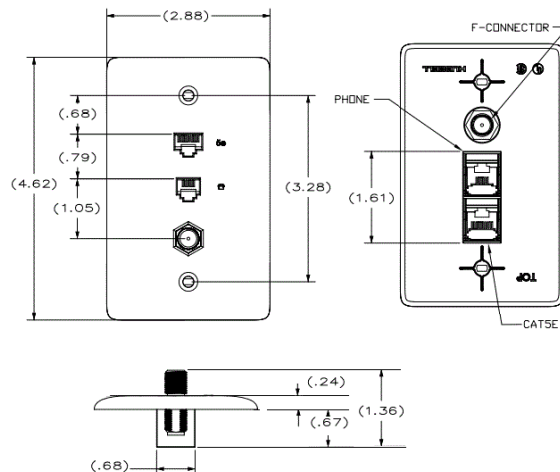

Ordering Information

Description	Color	UPC Number	Catalog Number
1-Gang Voice, Video, and Data Plate, Standard Size	Brown	883778503368	NS790

Listings

UL Listed
Meets FCC Part 68
CSA Certified
RoHS Compliant

Specifications

Material	High-Impact Resistant Thermoplastic
Jack	One Cat 5e 110 Punch-Down
F-Connector	One F-Type Coupler Bulkhead
Type	Female to Female

HUBBELL

Online Resources

Customer Use Drawing
eCatalog

Dimensions in Inches (mm)

Hubbell Wiring Device-Kellems • Hubbell Incorporated (Delaware) • 40 Waterview Drive • Shelton, CT 06484

Phone (800) 288-6000 • Fax (800) 255-1031 • Specifications subject to change without notice.