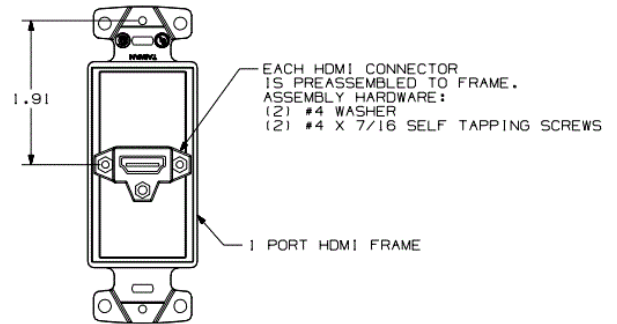

netSELECT
Wallplates
HDMI Frames

HUBBELL

Features

- 4 Inch Flexible Tail Supports Confined Space Applications
- Aesthetically Pleasing, Flush Connector Appearance
- Rear Connector Incorporates Threaded Insert to Secure Connection with Hubbell HDMI Cords
- Connector Sized to Fit in 1 Inch Conduit

Ordering Information

Description	Color	UPC Number	CatalogNumber
HDMI Decorator Frame, Female to Female, 1-Gang, 1-Port	Black	883778503832	NS801BK

Listings

UL Listed
HDMI 1.4b
RoHS Compliant

Specifications

Material	High-Impact Resistant Thermoplastic
Jack	One Cat 5e 110 Punch-Down
F-Connector	One F-Type Coupler Bulkhead
Type	Female to Female
Telephone Jack Position	6
Telephone Jack Conductors	4

Complementary Products

Wallplate	NP26BK
-----------	--------

Online Resources

Customer Use Drawing
eCatalog

Dimensions in Inches (mm)

Hubbell Wiring Device-Kellems • Hubbell Incorporated (Delaware) • 40 Waterview Drive • Shelton, CT 06484