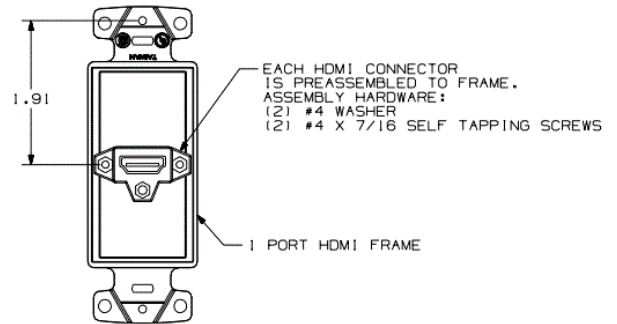

netSELECT
Wallplates
HDMI Frames

HUBBELL

Features

- 4 Inch Flexible Tail Supports Confined Space Applications
- Aesthetically Pleasing, Flush Connector Appearance
- Rear Connector Incorporates Threaded Insert to Secure Connection with Hubbell HDMI Cords
- Connector Sized to Fit in 1 Inch Conduit

Ordering Information

Description	Color	UPC Number	CatalogNumber
HDMI Decorator Frame, Female to Female, 1-Gang, 1-Port	Ivory	883778503801	NS801I

Listings

UL Listed
HDMI 1.4b
RoHS Compliant

Specifications

Material	High-Impact Resistant Thermoplastic
Connector	HDMI Type A Female to Female Coupler
Connector Plating	2 Micro Inch Gold

Complementary Products

Wallplate	NP26I
-----------	-------

Online Resources

Customer Use Drawing
eCatalog

Dimensions in Inches (mm)

Hubbell Wiring Device-Kellems • Hubbell Incorporated (Delaware) • 40 Waterview Drive • Shelton, CT 06484