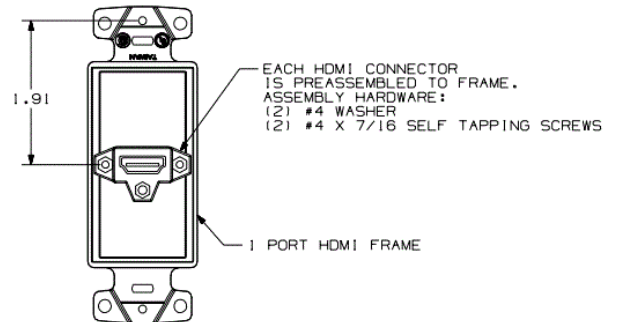

netSELECT

Wallplates

HDMI Frames

HUBBELL

Features

- 4 Inch Flexible Tail Supports Confined Space Applications
- Aesthetically Pleasing, Flush Connector Appearance
- Rear Connector Incorporates Threaded Insert to Secure Connection with Hubbell HDMI Cords
- Connector Sized to Fit in 1 Inch Conduit

Ordering Information

Description	Color	UPC Number	CatalogNumber
HDMI Decorator Frame, Female to Female, 1-Gang, 1-Port	Light Almond	883778503887	NS801LA

Listings

UL Listed
HDMI 1.4b
RoHS Compliant

Specifications

Material	High-Impact Resistant Thermoplastic
Connector	HDMI Type A Female to Female Coupler
Connector Plating	2 Micro Inch Gold

Complementary Products

Wallplate	NP26LA
-----------	--------

Online Resources