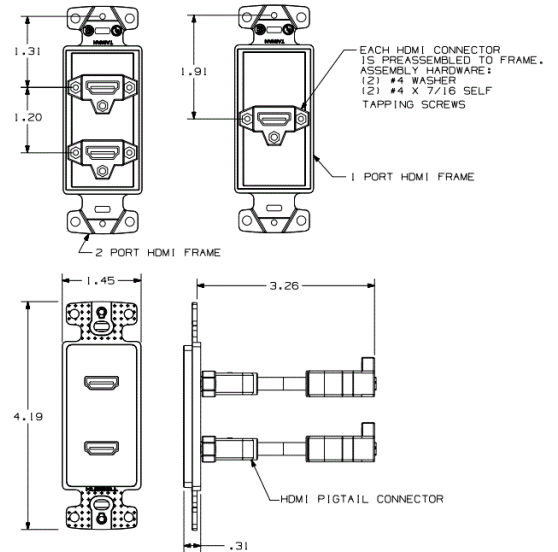

**Floor Boxes**  
**AV In-Wall and Ceiling Enclosures**  
**AV Connectors and Plates**

# HUBBELL

**Ordering Information**

Description	Color	UPC	Catalog Number
1-Port HDMI Frame	White	883778503825	NS801W

**Online Resources**

Customer Use Drawing  
eCatalog

Dimensions in Inches (mm)

Hubbell Wiring Device-Kellems • Hubbell Incorporated (Delaware) • 40 Waterview Drive • Shelton, CT 06484