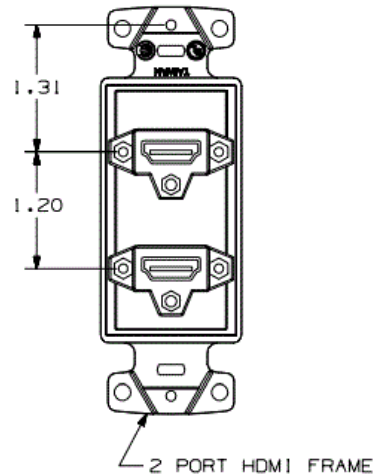

netSELECT

Wallplates

HDMI Frames

HUBBELL

Features

- 4 Inch Flexible Tail Supports Confined Space Applications
- Aesthetically Pleasing, Flush Connector Appearance
- Rear Connector Incorporates Threaded Insert to Secure Connection with Hubbell HDMI Cords
- Connector Sized to Fit in 1 Inch Conduit

Ordering Information

Description	Color	UPC Number	CatalogNumber
HDMI Decorator Frame, Female to Female, 1-Gang, 2-Port	Black	883778503849	NS802BK

Listings

UL Listed
HDMI 1.4b
RoHS Compliant

Specifications

Material	High-Impact Resistant Thermoplastic
Connector	HDMI Type A Female to Female Coupler
Connector Plating	2 Micro Inch Gold

Complementary Products

Wallplate	NP26BK
-----------	--------

Online Resources

Customer Use Drawing
eCatalog

Dimensions in Inches (mm)

Hubbell Wiring Device-Kellems • Hubbell Incorporated (Delaware) • 40 Waterview Drive • Shelton, CT 06484

Phone (800) 288-6000 • Fax (800) 255-1031 • Specifications subject to change without notice.