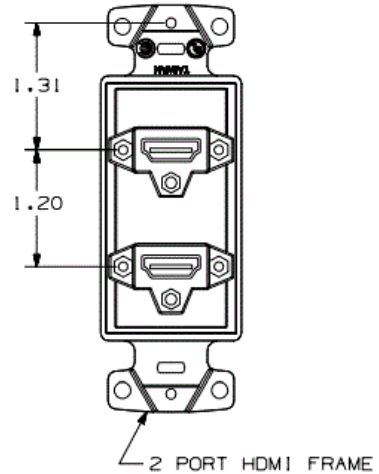

netSELECT
Wallplates
HDMI Frames

HUBBELL

Features

- 4 Inch Flexible Tail Supports Confined Space Applications
- Aesthetically Pleasing, Flush Connector Appearance
- Rear Connector Incorporates Threaded Insert to Secure Connection with Hubbell HDMI Cords
- Connector Sized to Fit in 1 Inch Conduit

Ordering Information

Description	Color	UPC Number	CatalogNumber
HDMI Decorator Frame, Female to Female, 1-Gang, 2-Port	Gray	883778503894	NS802GY

Listings

UL Listed
HDMI 1.4b
RoHS Compliant

Specifications

Material	High-Impact Resistant Thermoplastic
Connector	HDMI Type A Female to Female Coupler
Connector Plating	2 Micro Inch Gold

Complementary Products

Wallplate	NP26GY
-----------	--------

Online Resources

Customer Use Drawing
eCatalog

Dimensions in Inches (mm)

Hubbell Wiring Device-Kellems • Hubbell Incorporated (Delaware) • 40 Waterview Drive • Shelton, CT 06484