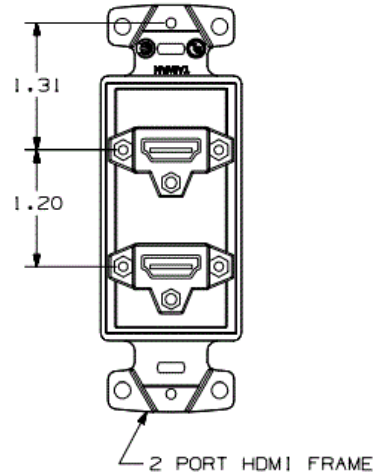

netSELECT
Wallplates
HDMI Frames

HUBBELL

Features

- 4 Inch Flexible Tail Supports Confined Space Applications
- Aesthetically Pleasing, Flush Connector Appearance
- Rear Connector Incorporates Threaded Insert to Secure Connection with Hubbell HDMI Cords
- Connector Sized to Fit in 1 Inch Conduit

Ordering Information

Description	Color	UPC Number	CatalogNumber
HDMI Decorator Frame, Female to Female, 1-Gang, 2-Port	Light Almond	883778503863	NS802LA

Listings

UL Listed
HDMI 1.4b
RoHS Compliant

Specifications

Material	High-Impact Resistant Thermoplastic
Connector	HDMI Type A Female to Female Coupler
Connector Plating	2 Micro Inch Gold

Complementary Products

Wallplate	NP26LA
-----------	--------

Online Resources

Customer Use Drawing
eCatalog

Dimensions in Inches (mm)

Hubbell Wiring Device-Kellems • Hubbell Incorporated (Delaware) • 40 Waterview Drive • Shelton, CT 06484

Phone (800) 288-6000 • Fax (800) 255-1031 • Specifications subject to change without notice.