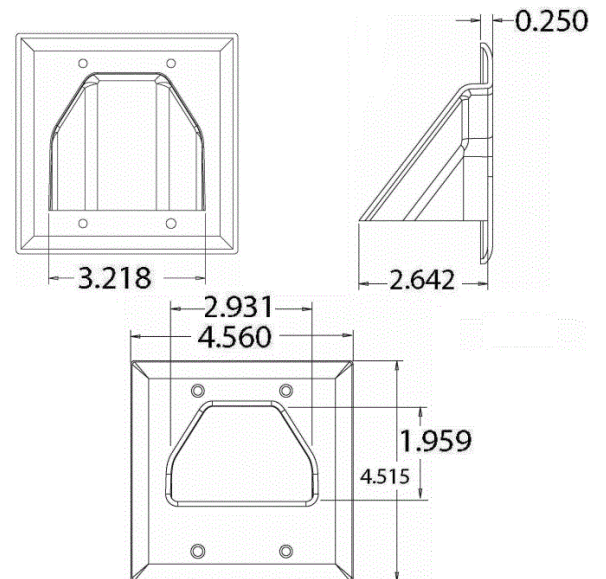

netSELECT
Wallplates
Feed-Through Plate

HUBBELL

Features

- Easily Pass Bulky AV Connectors Through the Wall
- Low Profile Design Supports Flush Wall Mounting Applications
- Mounts to Standard Low-Voltage Mounting Brackets

Ordering Information

Description	Color	CatalogNumber	UPC
2-Gang Feed-Through Plate	White	NSAV2W	883778504662

Listings

ETL Listed
RoHS Compliant

Specifications

Material	High-Impact Resistant Thermoplastic
Connector	HDMI Type A Female to Female Coupler
Connector Plating	2 Micro Inch Gold

Online Resources

eCatalog

Dimensions in Inches (mm)

Hubbell Wiring Device-Kellems • Hubbell Incorporated (Delaware) • 40 Waterview Drive • Shelton, CT 06484

Phone (800) 288-6000 • Fax (800) 255-1031 • Specifications subject to change without notice.