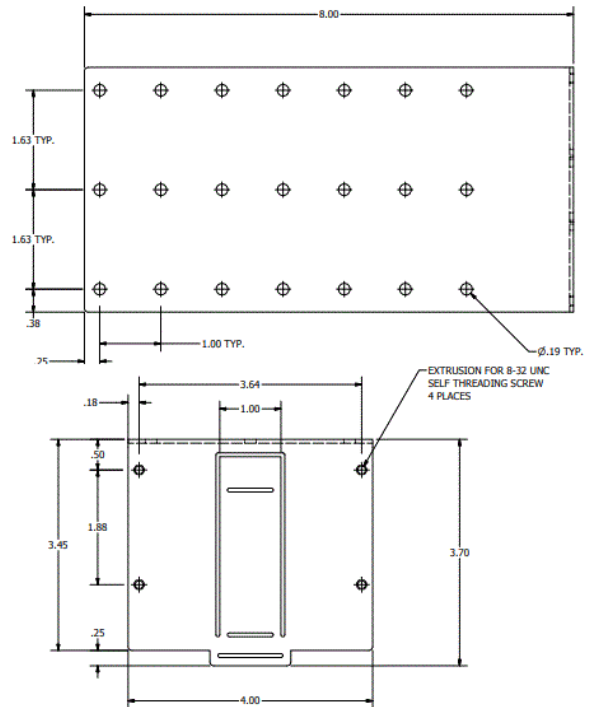

netSELECT

In-Wall AV Delivery

FPTV New Work Stud Brackets

Features

- Positions FPTV Enclosures Between Studs
- Cold Rolled Steel with Galvanized Finish

Ordering Information

Description	Color	UPC Number	CatalogNumber
FPTV Connection New Work Stud Brackets	Galvanized Steel	883778504617	NSAV6NW

Listings

RoHS Compliant

Specifications

Material	18 Gauge Cold Rolled Steel
Surface Finish	White Powder Coat

Complementary Products

2-Gang FPTV Enclosure	NSAV62M
4-Gang FPTV Enclosure	NSAV124M

Online Resources

eCatalog

Dimensions in Inches (mm)

Hubbell Wiring Device-Kellems • Hubbell Incorporated (Delaware) • 40 Waterview Drive • Shelton, CT 06484

Phone (800) 288-6000 • Fax (800) 255-1031 • Specifications subject to change without notice.