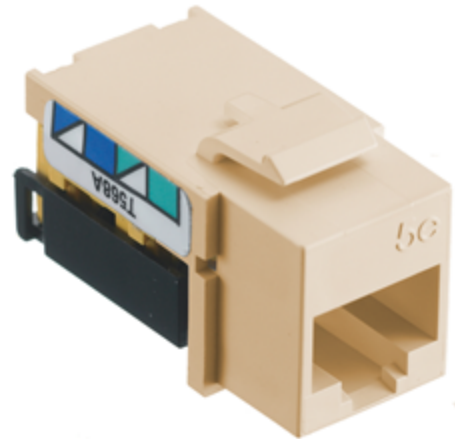

netSELECT

Jacks

Category 5e Jack

Features

- IDC Pair Splitting Tower Allows for Minimum Disruption to Cable Twist
- Compatible with Standard 110 Termination Tools
- Standard HPW Keystone Mounting
- Backwards Compatible to Category 5 and 3

Ordering Information

Description	Color	UPC Number	CatalogNumber
Modular Snap Fit Category 5e Jack, Single	Ivory	883778500121	NSJ5EI

Listings

UL Listed
ANSI/TIA 568-C.2 Category 5e Channel Compliant
RoHS Compliant

Specifications

Housing Material	High Impact Thermoplastic UL 94 V-0

Applications

Ethernet 10/100/1000BASE-T

HUBBELL

Online Resources

Customer Use Drawing
eCatalog

Dimensions in Inches (mm)

Hubbell Wiring Device-Kellems • Hubbell Incorporated (Delaware) • 40 Waterview Drive • Shelton, CT 06484

Phone (800) 288-6000 • Fax (800) 255-1031 • Specifications subject to change without notice.