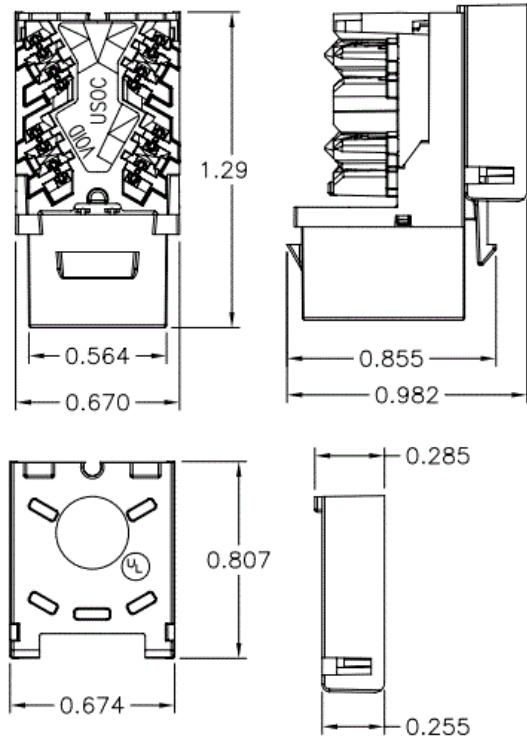

netSELECT

Jacks

Category 5e Jack

Features

- IDC Pair Splitting Tower Allows for Minimum Disruption to Cable Twist
- Compatible with Standard 110 Termination Tools
- Standard HPW Keystone Mounting
- Backwards Compatible to Category 5 and 3

Ordering Information

Description	Color	UPC Number	CatalogNumber
Modular Snap Fit Category 5e Jack, Single	Ivory	883778500121	NSJ5EI

Listings

UL Listed
ANSI/TIA 568-C.2 Category 5e Channel Compliant
RoHS Compliant

Specifications

Housing Material	High Impact Thermoplastic UL 94 V-0

Applications

Ethernet 10/100/1000BASE-T

HUBBELL

Online Resources

Customer Use Drawing
eCatalog

Dimensions in Inches (mm)

Hubbell Wiring Device-Kellems • Hubbell Incorporated (Delaware) • 40 Waterview Drive • Shelton, CT 06484

Phone (800) 288-6000 • Fax (800) 255-1031 • Specifications subject to change without notice.