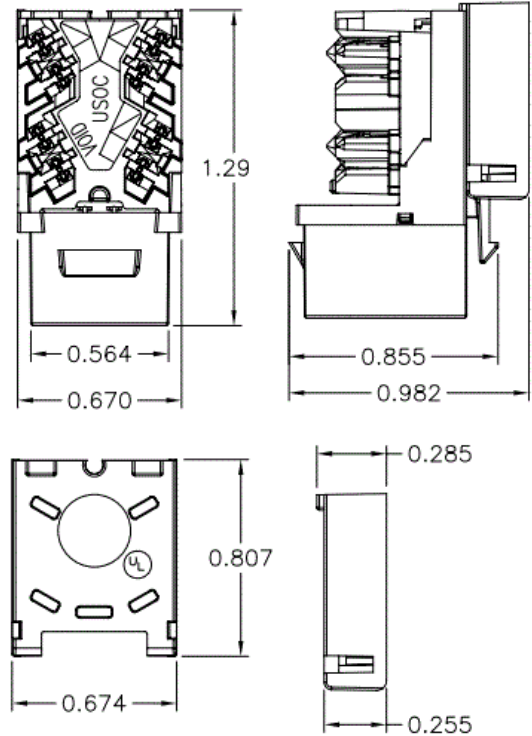

netSELECT

Jacks

Category 5e Jack

Features

- IDC Pair Splitting Tower Allows for Minimum Disruption to Cable Twist
- Compatible with Standard 110 Termination Tools
- Standard HPW Keystone Mounting
- Backwards Compatible to Category 5 and 3

Ordering Information

Description	Color	UPC Number	CatalogNumber
Modular Snap Fit Category 5e Jack, Single	Light Almond	883778504174	NSJ5ELA

Listings

UL Listed
ANSI/TIA 568-C.2 Category 5e Channel Compliant
RoHS Compliant

Specifications

Housing Material	High Impact Thermoplastic UL 94 V-0

Applications

Ethernet 10/100/1000BASE-T

HUBBELL

Online Resources

Customer Use Drawing
eCatalog

Dimensions in Inches (mm)

Hubbell Wiring Device-Kellems • Hubbell Incorporated (Delaware) • 40 Waterview Drive • Shelton, CT 06484

Phone (800) 288-6000 • Fax (800) 255-1031 • Specifications subject to change without notice.