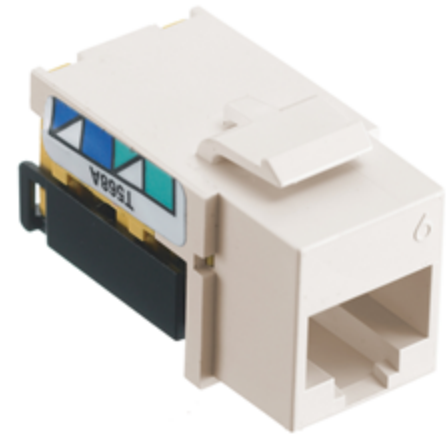

netSELECT

Jacks

Category 6 Jack

Features

- IDC Pair Splitting Tower Allows for Minimum Disruption to Cable Twist
- Compatible with Standard 110 Termination Tools
- Standard HPW Keystone Mounting
- Backwards Compatible to Category 5e, 5 and 3

Ordering Information

Description	Color	UPC Number	CatalogNumber
Modular Snap Fit Category 6 Jack, Single	Ivory	883778500206	NSJ6I

Listings

UL Listed
ANSI/TIA 568-C.2 Category 6 Channel Compliant
RoHS Compliant

Specifications

Housing Material	High Impact Thermoplastic UL 94 V-0

Applications

Ethernet 10/100/1000BASE-T

HUBBELL

Online Resources

Customer Use Drawing
eCatalog

Dimensions in Inches (mm)

Hubbell Wiring Device-Kellems • Hubbell Incorporated (Delaware) • 40 Waterview Drive • Shelton, CT 06484

Phone (800) 288-6000 • Fax (800) 255-1031 • Specifications subject to change without notice.