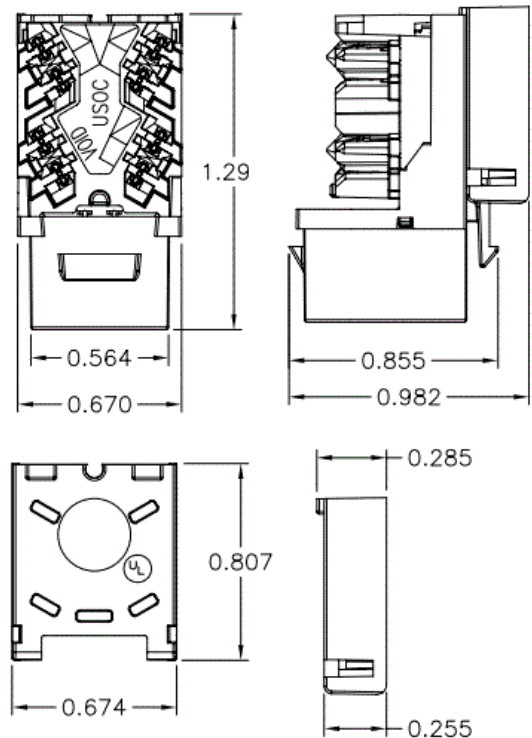

netSELECT

Jacks

Category 6 Jack

Features

- IDC Pair Splitting Tower Allows for Minimum Disruption to Cable Twist
- Compatible with Standard 110 Termination Tools
- Standard HPW Keystone Mounting
- Backwards Compatible to Category 5e, 5 and 3

Ordering Information

Description	Color	UPC Number	CatalogNumber
Modular Snap Fit Category 6 Jack, Single	Ivory	883778500206	NSJ6I

Listings

UL Listed
ANSI/TIA 568-C.2 Category 6 Channel Compliant
RoHS Compliant

Specifications

Housing Material	High Impact Thermoplastic UL 94 V-0

Applications

Ethernet 10/100/1000BASE-T

HUBBELL

Online Resources

Customer Use Drawing
eCatalog

Dimensions in Inches (mm)

Hubbell Wiring Device-Kellems • Hubbell Incorporated (Delaware) • 40 Waterview Drive • Shelton, CT 06484

Phone (800) 288-6000 • Fax (800) 255-1031 • Specifications subject to change without notice.