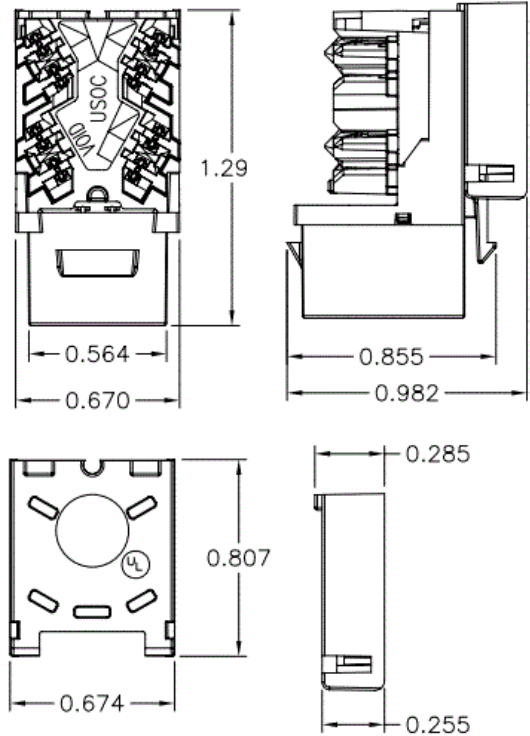

netSELECT

Jacks

Category 6 Jack

Features

- IDC Pair Splitting Tower Allows for Minimum Disruption to Cable Twist
- Compatible with Standard 110 Termination Tools
- Standard HPW Keystone Mounting
- Backwards Compatible to Category 5e, 5 and 3

Ordering Information

Description	Color	UPC Number	CatalogNumber
Modular Snap Fit Category 6 Jack, Single	Orange	883778500220	NSJ6OR

Listings

UL Listed
ANSI/TIA 568-C.2 Category 6 Channel Compliant
RoHS Compliant

Specifications

Housing Material	High Impact Thermoplastic UL 94 V-0

Applications

Ethernet 10/100/1000BASE-T

HUBBELL

Online Resources

Customer Use Drawing
eCatalog

Dimensions in Inches (mm)

Hubbell Wiring Device-Kellems • Hubbell Incorporated (Delaware) • 40 Waterview Drive • Shelton, CT 06484

Phone (800) 288-6000 • Fax (800) 255-1031 • Specifications subject to change without notice.