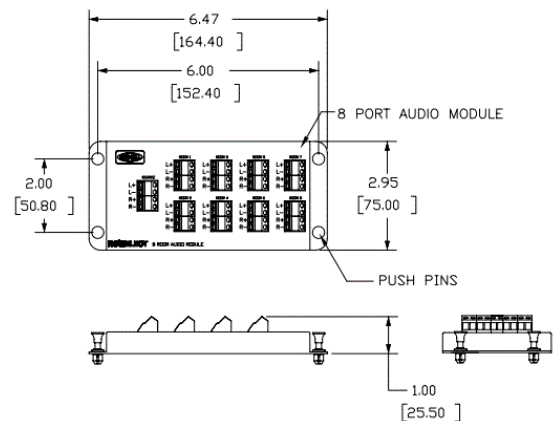

netSELECT

Network Modules

Eight Room Audio Module

Features

- Distributes Audio From An Amplifier To Matching Volume Controllers
- Supports Up To 8 Rooms Of Audio
- Power Handling- 200W RMS@20°C
- Requires Impedance Matching Volume Controls

Ordering Information

Description	Color	UPC Number	CatalogNumber
Eight Room Audio Module	Black	883778500428	NSOAM8

Listings

UL and cUL Listed
RoHS Compliant

Specifications

Housing Material	High Impact Thermoplastic UL 94 V-0
------------------	-------------------------------------

Complementary Products

Rotary Volume Control	NSORAVC
Slide Volume Control	NSOSAVC

Online Resources

Customer Use Drawing
eCatalog

HUBBELL

Dimensions in Inches (mm)

Hubbell Wiring Device-Kellems • Hubbell Incorporated (Delaware) • 40 Waterview Drive • Shelton, CT 06484