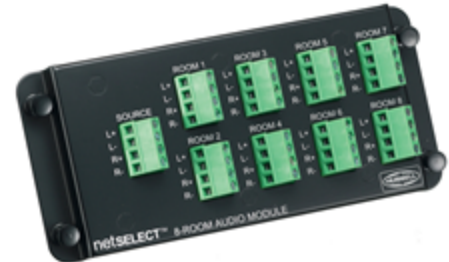

netSELECT

Network Modules

Eight Room Audio Module

Features

- Distributes Audio From An Amplifier To Matching Volume Controllers
- Supports Up To 8 Rooms Of Audio
- Power Handling- 200W RMS@20°C
- Requires Impedance Matching Volume Controls

Ordering Information

Description	Color	UPC Number	CatalogNumber
Eight Room Audio Module	Black	883778500428	NSOAM8

Listings

UL and cUL Listed
RoHS Compliant

Specifications

Housing Material	High Impact Thermoplastic UL 94 V-0
------------------	-------------------------------------

Complementary Products

Rotary Volume Control	NSORAVC
Slide Volume Control	NSOSAVC

Online Resources

Customer Use Drawing
eCatalog

HUBBELL

Dimensions in Inches (mm)

Hubbell Wiring Device-Kellems • Hubbell Incorporated (Delaware) • 40 Waterview Drive • Shelton, CT 06484