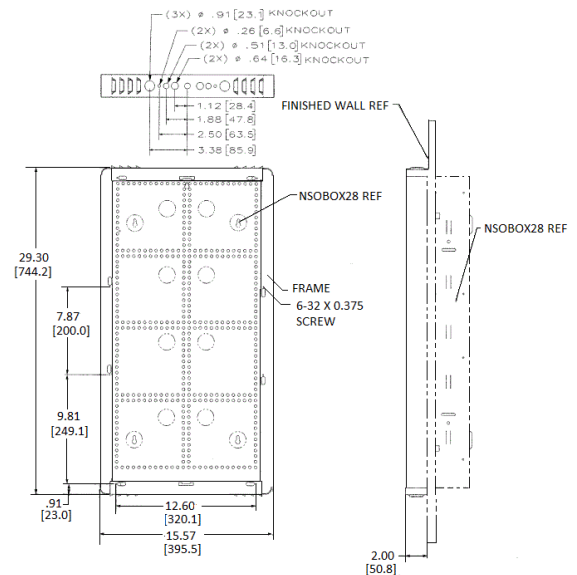

netSELECT

Network Enclosures

14-Inch Network Enclosure

Features

- Provides 2 Inches of Extra Enclosure Depth
- Profile Matches Hinged Door Trim Ring
- Additional Venting Provided on Top and Bottom
- Various Round KOs Provided to Attach WiFi Antennas and Allow Cable Exit

Ordering Information

Description	Color	UPC Number	CatalogNumber
2" D Extension Bracket With Ventilation and WiFi KO	White	883778503153	NSOBOX14X2

Listings

UL and cUL Listed
RoHS Compliant

Specifications

Material	18 Gauge Steel
Finish	White, Powder Coat
Dimensions in (mm) (H x W x D)	15.11 (384) x 15.54 (395) x 0.20 (5)
Includes	Mounting Hardware Kit and Wiring Label

Complementary Products

14" netSELECT Enclosure	NSOBOX14B
Hinged Door	NSOBOX14D

Online Resources

Customer Use Drawing
eCatalog

HUBBELL

Dimensions in Inches (mm)

Hubbell Wiring Device-Kellems • Hubbell Incorporated (Delaware) • 40 Waterview Drive • Shelton, CT 06484