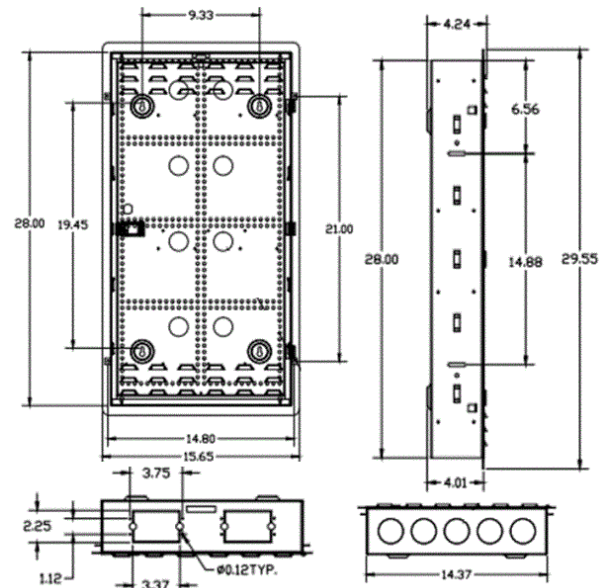

netSELECT

Network Enclosures

28-Inch Network Enclosure

Features

- Hinged Cover Incorporates Trim Ring and Can Be Mounted To Swing From Either Side
- Hinged Cover Incorporates Trim Ring and Can Be Mounted To Swing From Either Side

Material	18 Gauge Steel
Finish	White, Powder Coat
Dimensions in (mm) (H x W x D)	29.13 (740) x 15.54 (395) x 4.08 (104)
Module Unit Capacity	11
Includes	Mounting Hardware Kit and Wiring Label

Complementary Products

28" netSELECT Enclosure	NSOBOX28B
-------------------------	-----------

Online Resources

eCatalog

HUBBELL

Dimensions in Inches (mm)

Hubbell Wiring Device-Kellems • Hubbell Incorporated (Delaware) • 40 Waterview Drive • Shelton, CT 06484