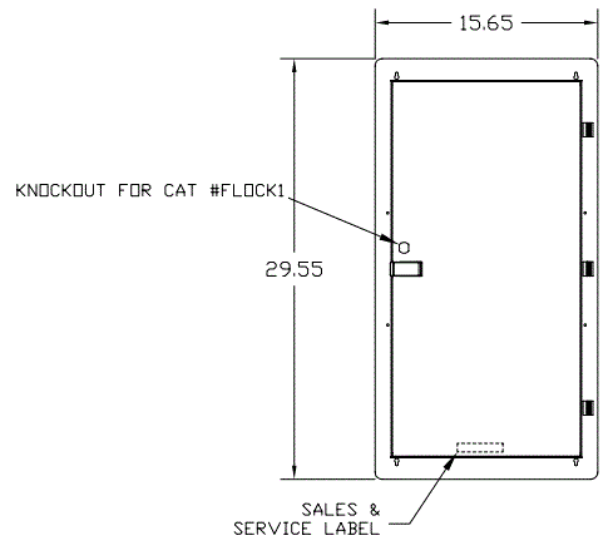

netSELECT

Network Enclosures

28-Inch Network Enclosure

Features

- Hinged Cover Incorporates Trim Ring and Can Be Mounted To Swing From Either Side
- Hinged Cover Incorporates Trim Ring and Can Be Mounted To Swing From Either Side

Ordering Information

Description	Color	UPC Number	CatalogNumber
Hinged Door For 28-Inch Network Enclosure	White	883778503191	NSOBOX28D

Listings

UL and cUL Listed
RoHS Compliant

Specifications

Material	18 Gauge Steel
Finish	White, Powder Coat
Dimensions in (mm) (H x W x D)	28.00 (711) x 14.38 (365) x 3.96 (101)
Module Unit Capacity	11
Includes	Mounting Hardware Kit and Wiring Label

Complementary Products

28" netSELECT Enclosure	NSOBOX28B
-------------------------	-----------

Online Resources

Customer Use Drawing
eCatalog

HUBBELL

Dimensions in Inches (mm)

Hubbell Wiring Device-Kellems • Hubbell Incorporated (Delaware) • 40 Waterview Drive • Shelton, CT 06484