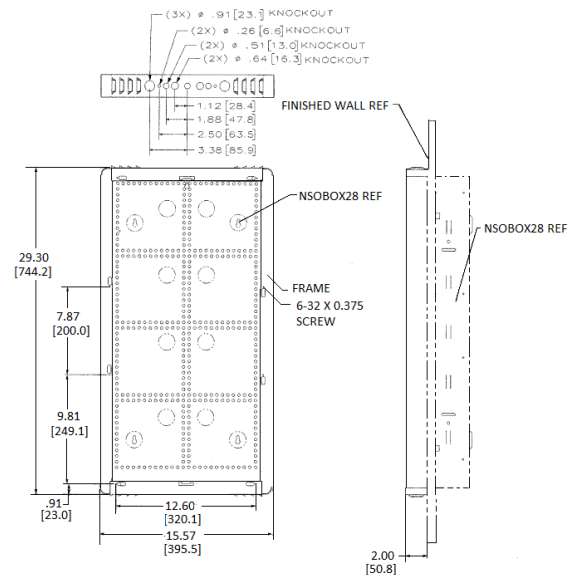

netSELECT

Network Enclosures

28-Inch Network Enclosure

Features

- Provides 2 Inches of Extra Enclosure Depth
- Profile Matches Hinged Door Trim Ring
- Additional Venting Provided on Top and Bottom
- Various Round KOs Provided to Attach WiFi Antennas and Allow Cable Exit

Ordering Information

Description	Color	UPC Number	CatalogNumber
2" D Extension Bracket With Ventilation and WiFi KO	White	883778503207	NSOBOX28X2

Listings

UL and cUL Listed
RoHS Compliant

Specifications

Material	18 Gauge Steel
Finish	White, Powder Coat
Dimensions in (mm) (H x W x D)	29.29 (744) x 15.54 (395) x 0.20 (5)
Includes	Mounting Hardware Kit and Wiring Label

Applications

28" netSELECT Enclosure
Hinged Door

Complementary Products

28" netSELECT Enclosure	NSOBOX28B
Hinged Door	NSOBOX28D

Online Resources

Customer Use Drawing
eCatalog

HUBBELL

Dimensions in Inches (mm)

Hubbell Wiring Device-Kellems • Hubbell Incorporated (Delaware) • 40 Waterview Drive • Shelton, CT 06484

Phone (800) 288-6000 • Fax (800) 255-1031 • Specifications subject to change without notice.