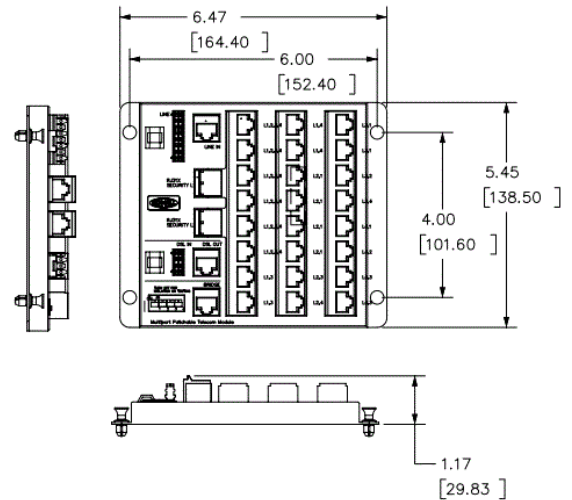

netSELECT

Network Modules

Patchable Telecom Module

Features

- Modular Jacks Provide Patching Flexibility
- Easily Reconfigure Where Incoming Lines Route
- (2) RJ31X Interface Jacks Included For Security System Connection
- Includes 9 RJ45 Jumper Cords

Ordering Information

Description	Color	UPC Number	CatalogNumber
Patchable Telecom Module	Black	883778500411	NSOMTM24

Listings

UL and cUL Listed
Meets FCC Part 68 Standard
RoHS Compliant

Specifications

Material	18 Gauge Steel
Finish	Black, Powder Coat
Units	1

HUBBELL

Online Resources

Customer Use Drawing
eCatalog

Dimensions in Inches (mm)

Hubbell Wiring Device-Kellems • Hubbell Incorporated (Delaware) • 40 Waterview Drive • Shelton, CT 06484

Phone (800) 288-6000 • Fax (800) 255-1031 • Specifications subject to change without notice.