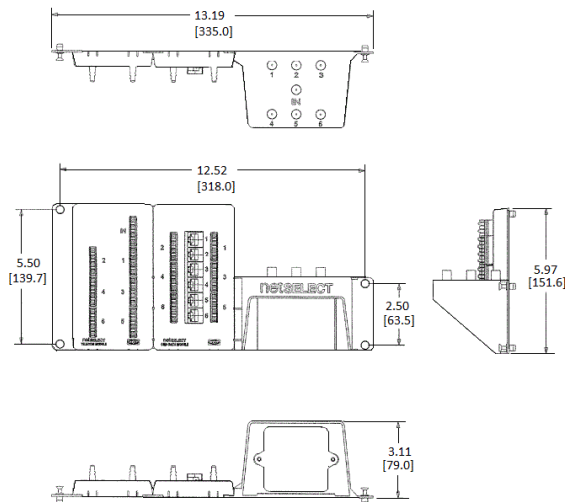

netSELECT

Network Modules

Combination Module

Features

- Provides 6 Ports of Telephone, Data, and Video Distribution
- Pre-mounted Push Pins Snap The Module Quickly Into Place

Ordering Information

Description	Color	UPC Number	CatalogNumber
6-Port Telephone, Video and Category 5e Module	Black	883778503948	NSOTVDM6

Listings

UL and cUL Listed
Meets FCC Part 68 Standard
RoHS Compliant

Specifications

Material	High Impact Thermoplastic UL 94 V-0
Termination Pinout	TIA 568A Wired
Units	1

Online Resources

Customer Use Drawing
eCatalog

Dimensions in Inches (mm)

Hubbell Wiring Device-Kellems • Hubbell Incorporated (Delaware) • 40 Waterview Drive • Shelton, CT 06484

Phone (800) 288-6000 • Fax (800) 255-1031 • Specifications subject to change without notice.