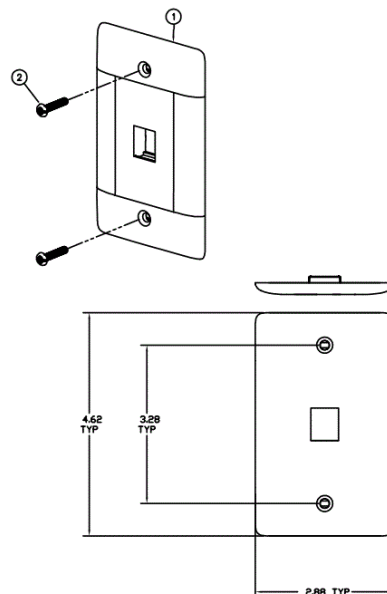

netSELECT

Plates

1-Gang Multimedia Face Plates

Features

- Includes Color-Matching Screws
- High Impact-Resistant, Thermoplastic Construction
- Plate Profile, Color, and Surface Finish Match Hubbell Electrical Wallplates

Ordering Information

Description	Color	UPC Number	CatalogNumber
Multimedia Face Plate, 1-Gang, 1-Port, Standard Size	Black	883778502033	NSP11BK

Listings

UL Listed
CSA Certified
RoHS Compliant

Specifications

Material	High Impact Thermoplastic UL 94 V-0
----------	-------------------------------------

HUBBELL

Online Resources

eCatalog

Dimensions in Inches (mm)

Hubbell Wiring Device-Kellems • Hubbell Incorporated (Delaware) • 40 Waterview Drive • Shelton, CT 06484