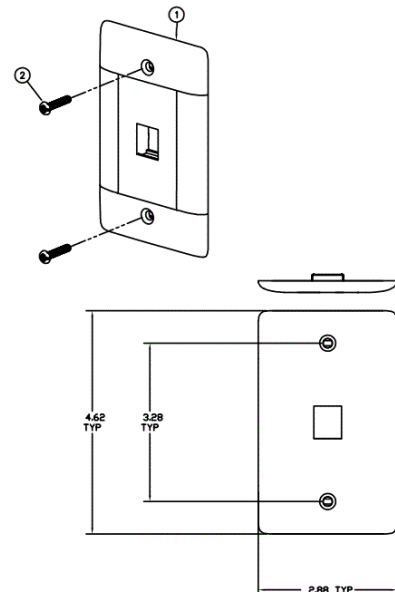

netSELECT

Plates

1-Gang Multimedia Face Plates

Features

- Includes Color-Matching Screws
- High Impact-Resistant, Thermoplastic Construction
- Plate Profile, Color, and Surface Finish Match Hubbell Electrical Wallplates

Ordering Information

Description	Color	UPC Number	CatalogNumber
Multimedia Face Plate, 1-Gang, 1-Port, Standard Size	Gray	883778502040	NSP11GY

Listings

UL Listed
CSA Certified
RoHS Compliant

Specifications

Material	High Impact Thermoplastic UL 94 V-0
----------	-------------------------------------

HUBBELL

Online Resources

eCatalog

Dimensions in Inches (mm)

Hubbell Wiring Device-Kellems • Hubbell Incorporated (Delaware) • 40 Waterview Drive • Shelton, CT 06484