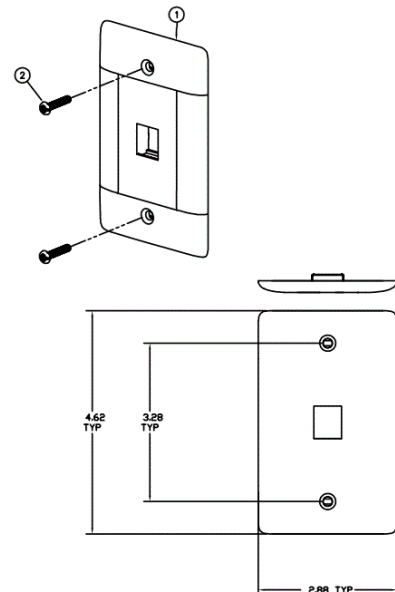

netSELECT

Plates

1-Gang Multimedia Face Plates

Features

- Includes Color-Matching Screws
- High Impact-Resistant, Thermoplastic Construction
- Plate Profile, Color, and Surface Finish Match Hubbell Electrical Wallplates

Ordering Information

Description	Color	UPC Number	CatalogNumber
Multimedia Face Plate, 1-Gang, 1-Port, Standard Size	Light Almond	883778504259	NSP11LA

Listings

UL Listed
CSA Certified
RoHS Compliant

Specifications

Material	High Impact Thermoplastic UL 94 V-0
----------	-------------------------------------

HUBBELL

Online Resources

eCatalog

Dimensions in Inches (mm)

Hubbell Wiring Device-Kellems • Hubbell Incorporated (Delaware) • 40 Waterview Drive • Shelton, CT 06484