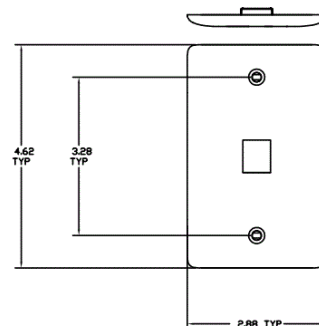

Ordering Information

| Description | Color | UPC Number | CatalogNumber |
|--|-------|--------------|---------------|
| Multimedia Face Plate, 1-Gang, 1-Port, Standard Size | White | 883778502019 | NSP11W |

HUBBELL

Online Resources

eCatalog

Dimensions in Inches (mm)

Hubbell Wiring Device-Kellems • Hubbell Incorporated (Delaware) • 40 Waterview Drive • Shelton, CT 06484

Phone (800) 288-6000 • Fax (800) 255-1031 • Specifications subject to change without notice.