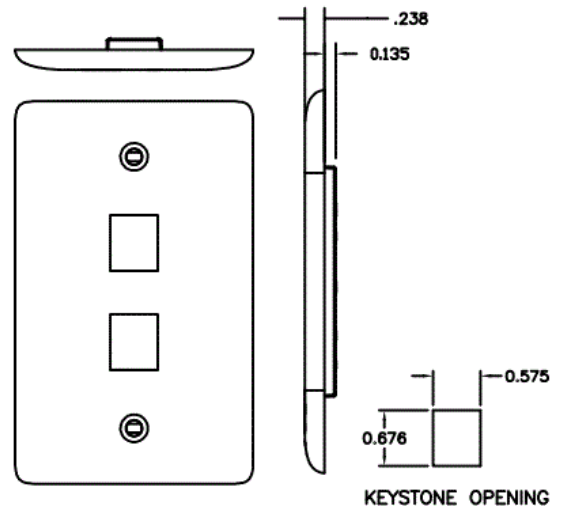

netSELECT

Plates

1-Gang Multimedia Face Plates

Features

- Includes Color-Matching Screws
- High Impact-Resistant, Thermoplastic Construction
- Plate Profile, Color, and Surface Finish Match Hubbell Electrical Wallplates

Ordering Information

Description	Color	UPC Number	CatalogNumber
Multimedia Face Plate, 1-Gang, 2-Port, Standard Size	Black	883778502088	NSP12BK

Listings

UL Listed
CSA Certified
RoHS Compliant

Specifications

Material	High Impact Thermoplastic UL 94 V-0
----------	-------------------------------------

HUBBELL

Online Resources

eCatalog

Dimensions in Inches (mm)

Hubbell Wiring Device-Kellems • Hubbell Incorporated (Delaware) • 40 Waterview Drive • Shelton, CT 06484