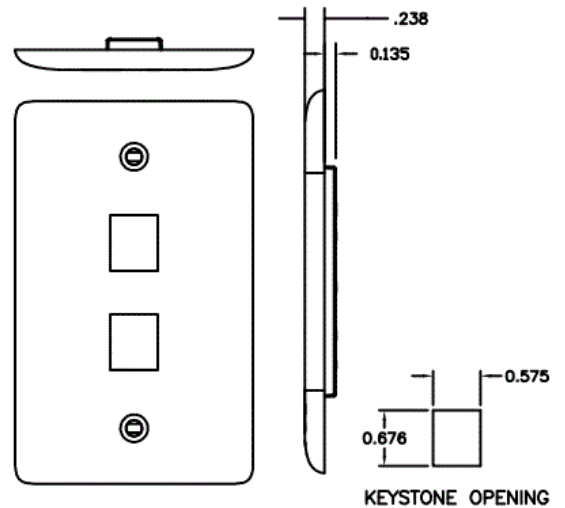

Ordering Information

Description	Color	UPC Number	CatalogNumber
Multimedia Face Plate, 1-Gang, 2-Port, Standard Size	Gray	883778502095	NSP12GY

Listings

UL Listed
CSA Certified
RoHS Compliant

Specifications

Material	High Impact Thermoplastic UL 94 V-0
----------	-------------------------------------

HUBBELL

Online Resources

eCatalog

Dimensions in Inches (mm)

Hubbell Wiring Device-Kellems • Hubbell Incorporated (Delaware) • 40 Waterview Drive • Shelton, CT 06484