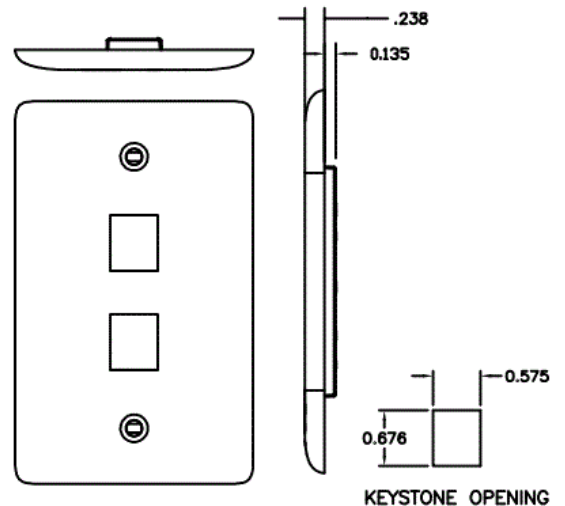

netSELECT

Plates

1-Gang Multimedia Face Plates

Features

- Includes Color-Matching Screws
- High Impact-Resistant, Thermoplastic Construction
- Plate Profile, Color, and Surface Finish Match Hubbell Electrical Wallplates

Ordering Information

Description	Color	UPC Number	CatalogNumber
Multimedia Face Plate, 1-Gang, 2-Port, Standard Size	Ivory	883778502057	NSP12I

Listings

UL Listed
CSA Certified
RoHS Compliant

Specifications

Material	High Impact Thermoplastic UL 94 V-0
----------	-------------------------------------

HUBBELL

Online Resources

eCatalog

Dimensions in Inches (mm)

Hubbell Wiring Device-Kellems • Hubbell Incorporated (Delaware) • 40 Waterview Drive • Shelton, CT 06484