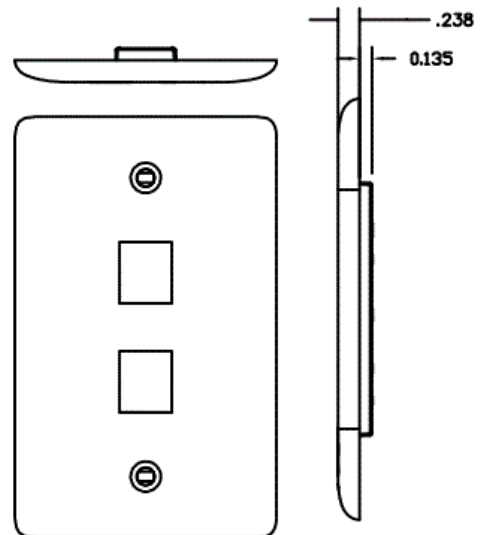

Ordering Information

Description	Color	UPC Number	CatalogNumber
Multimedia Face Plate, 1-Gang, 2-Port, Standard Size	White	883778502064	NSP12W

Listings

UL Listed
CSA Certified
RoHS Compliant

Specifications

Material	High Impact Thermoplastic UL 94 V-0
----------	-------------------------------------

HUBBELL

Online Resources

[eCatalog](#)

Dimensions in Inches (mm)

Hubbell Wiring Device-Kellems • Hubbell Incorporated (Delaware) • 40 Waterview Drive • Shelton, CT 06484