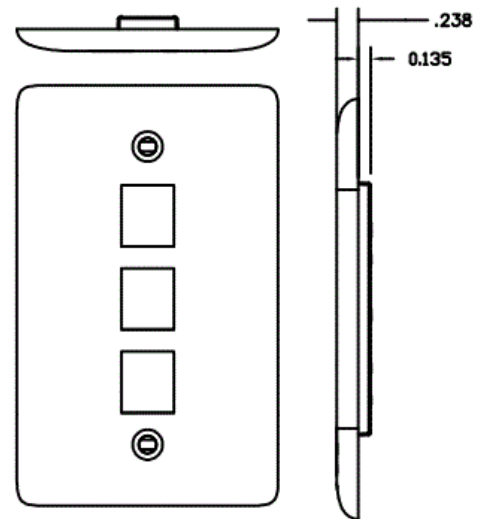

netSELECT

Plates

1-Gang Multimedia Face Plates

Features

- Includes Color-Matching Screws
- High Impact-Resistant, Thermoplastic Construction
- Plate Profile, Color, and Surface Finish Match Hubbell Electrical Wallplates

Ordering Information

Description	Color	UPC Number	CatalogNumber
Multimedia Face Plate, 1-Gang, 3-Port, Standard Size	Gray	883778502149	NSP13GY

Listings

UL Listed
CSA Certified
RoHS Compliant

Specifications

Material	High Impact Thermoplastic UL 94 V-0
----------	-------------------------------------

HUBBELL

Online Resources

[eCatalog](#)

Dimensions in Inches (mm)

Hubbell Wiring Device-Kellems • Hubbell Incorporated (Delaware) • 40 Waterview Drive • Shelton, CT 06484