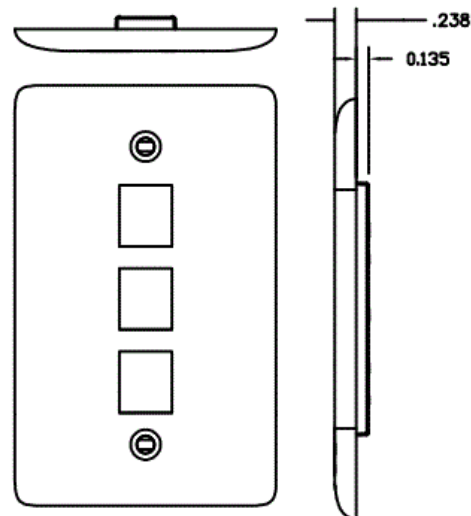

netSELECT

Plates

1-Gang Multimedia Face Plates

Features

- Includes Color-Matching Screws
- High Impact-Resistant, Thermoplastic Construction
- Plate Profile, Color, and Surface Finish Match Hubbell Electrical Wallplates

Ordering Information

Description	Color	UPC Number	CatalogNumber
Multimedia Face Plate, 1-Gang, 3-Port, Standard Size	Light Almond	883778504273	NSP13LA

Listings

UL Listed
CSA Certified
RoHS Compliant

Specifications

Material	High Impact Thermoplastic UL 94 V-0
----------	-------------------------------------

HUBBELL

Online Resources

[eCatalog](#)

Dimensions in Inches (mm)

Hubbell Wiring Device-Kellems • Hubbell Incorporated (Delaware) • 40 Waterview Drive • Shelton, CT 06484