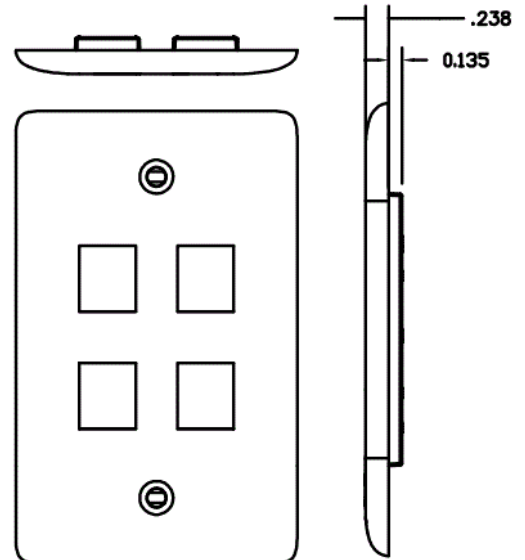

Ordering Information

Description	Color	UPC Number	CatalogNumber
Multimedia Face Plate, 1-Gang, 4-Port, Standard Size	Gray	883778502194	NSP14GY

Listings

UL Listed
CSA Certified
RoHS Compliant

Specifications

Material	High Impact Thermoplastic UL 94 V-0
----------	-------------------------------------

Online Resources

[eCatalog](#)

HUBBELL

Dimensions in Inches (mm)

Hubbell Wiring Device-Kellems • Hubbell Incorporated (Delaware) • 40 Waterview Drive • Shelton, CT 06484