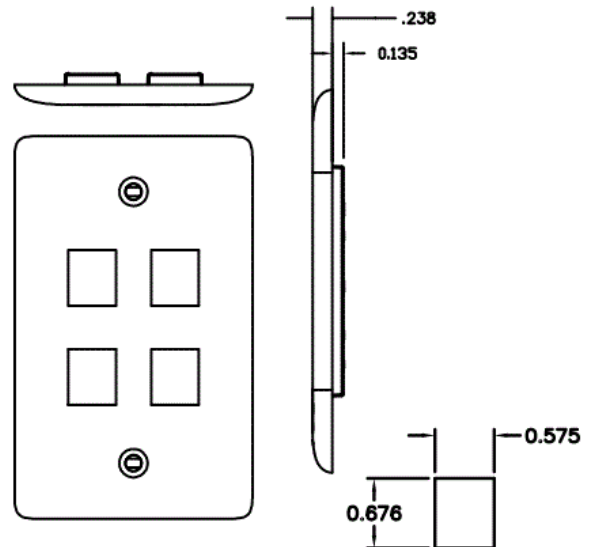

netSELECT

Plates

1-Gang Multimedia Face Plates

Features

- Includes Color-Matching Screws
- High Impact-Resistant, Thermoplastic Construction
- Plate Profile, Color, and Surface Finish Match Hubbell Electrical Wallplates

Ordering Information

Description	Color	UPC Number	CatalogNumber
Multimedia Face Plate, 1-Gang, 4-Port, Standard Size	Light Almond	883778504280	NSP14LA

Listings

UL Listed
CSA Certified
RoHS Compliant

Specifications

Material	High Impact Thermoplastic UL 94 V-0

HUBBELL

Online Resources

[eCatalog](#)

Dimensions in Inches (mm)

Hubbell Wiring Device-Kellems • Hubbell Incorporated (Delaware) • 40 Waterview Drive • Shelton, CT 06484

Phone (800) 288-6000 • Fax (800) 255-1031 • Specifications subject to change without notice.