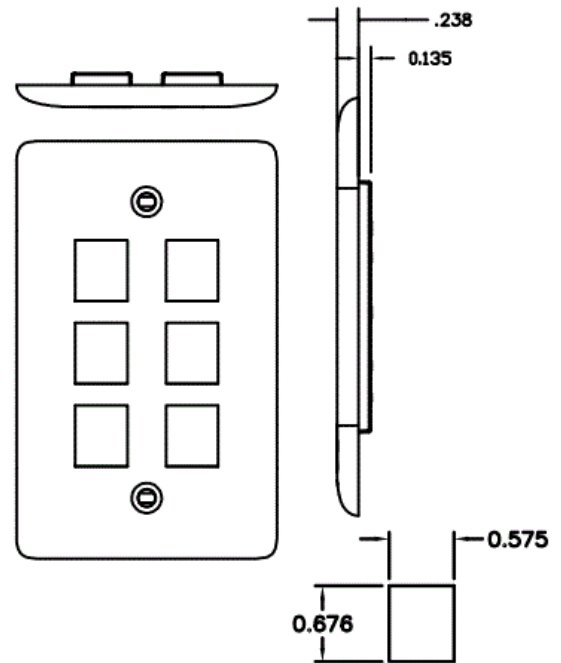

netSELECT

Plates

1-Gang Multimedia Face Plates

Features

- Includes Color-Matching Screws
- High Impact-Resistant, Thermoplastic Construction
- Plate Profile, Color, and Surface Finish Match Hubbell Electrical Wallplates

Ordering Information

Description	Color	UPC Number	CatalogNumber
Multimedia Face Plate, 1-Gang, 6-Port, Standard Size	Gray	883778502248	NSP16GY

Listings

UL Listed
CSA Certified
RoHS Compliant

Specifications

Material	High Impact Thermoplastic UL 94 V-0
----------	-------------------------------------

HUBBELL

Online Resources

[eCatalog](#)

Dimensions in Inches (mm)

Hubbell Wiring Device-Kellems • Hubbell Incorporated (Delaware) • 40 Waterview Drive • Shelton, CT 06484