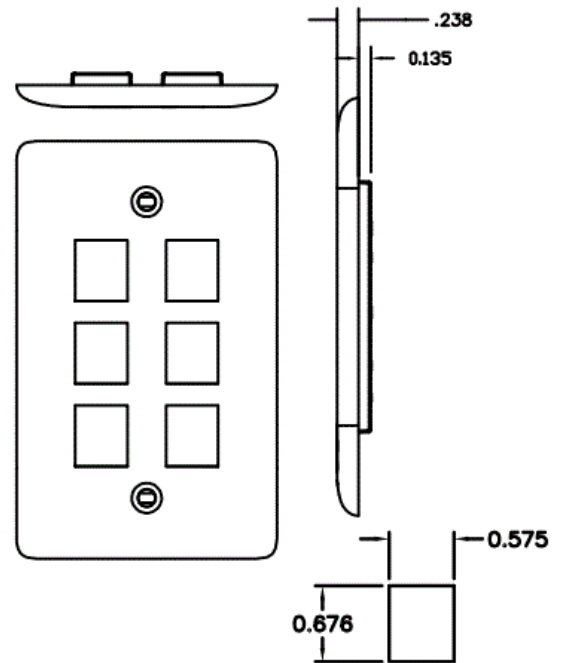

netSELECT

Plates

1-Gang Multimedia Face Plates

Features

- Includes Color-Matching Screws
- High Impact-Resistant, Thermoplastic Construction
- Plate Profile, Color, and Surface Finish Match Hubbell Electrical Wallplates

Ordering Information

Description	Color	UPC Number	CatalogNumber
Multimedia Face Plate, 1-Gang, 6-Port, Standard Size	Ivory	883778502200	NSP16I

Listings

UL Listed
CSA Certified
RoHS Compliant

Specifications

Material	High Impact Thermoplastic UL 94 V-0
----------	-------------------------------------

HUBBELL

Online Resources

[eCatalog](#)

Dimensions in Inches (mm)

Hubbell Wiring Device-Kellems • Hubbell Incorporated (Delaware) • 40 Waterview Drive • Shelton, CT 06484