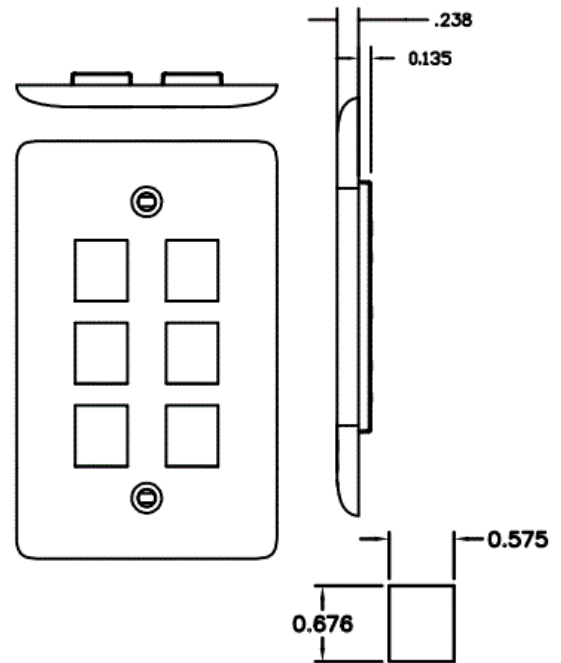

netSELECT

Plates

1-Gang Multimedia Face Plates

Features

- Includes Color-Matching Screws
- High Impact-Resistant, Thermoplastic Construction
- Plate Profile, Color, and Surface Finish Match Hubbell Electrical Wallplates

Ordering Information

Description	Color	UPC Number	CatalogNumber
Multimedia Face Plate, 1-Gang, 6-Port, Standard Size	Light Almond	883778504297	NSP16LA

Listings

UL Listed
CSA Certified
RoHS Compliant

Specifications

Material	High Impact Thermoplastic UL 94 V-0

HUBBELL

Online Resources

[eCatalog](#)

Dimensions in Inches (mm)

Hubbell Wiring Device-Kellems • Hubbell Incorporated (Delaware) • 40 Waterview Drive • Shelton, CT 06484

Phone (800) 288-6000 • Fax (800) 255-1031 • Specifications subject to change without notice.