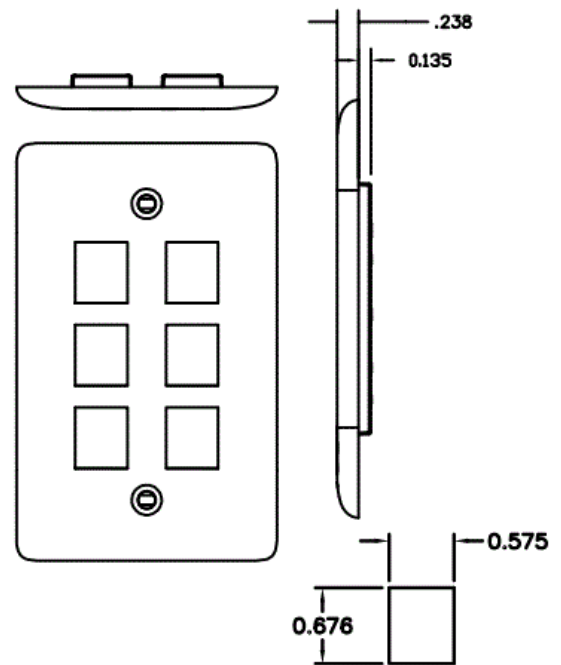

netSELECT

Plates

1-Gang Multimedia Face Plates

Features

- Includes Color-Matching Screws
- High Impact-Resistant, Thermoplastic Construction
- Plate Profile, Color, and Surface Finish Match Hubbell Electrical Wallplates

Ordering Information

Description	Color	UPC Number	CatalogNumber
Multimedia Face Plate, 1-Gang, 6-Port, Standard Size	White	883778502217	NSP16W

Listings

UL Listed
CSA Certified
RoHS Compliant

Specifications

Material	High Impact Thermoplastic UL 94 V-0
----------	-------------------------------------

HUBBELL

Online Resources

[eCatalog](#)

Dimensions in Inches (mm)

Hubbell Wiring Device-Kellems • Hubbell Incorporated (Delaware) • 40 Waterview Drive • Shelton, CT 06484