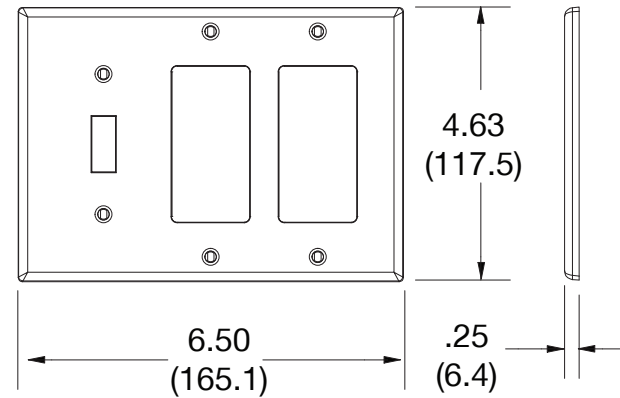

### Ordering Information

Description	Gang	Color	UPC Number	Catalog Number
Toggle and receptacle, smooth satin finish, for use with 1 toggle switch and 2 decorator devices	3	Black	883778315718	P1262BK

### Specifications

Material	Polycarbonate thermoplastic
Thickness	.25 (6.4)
Orientation	Orientation
Mounting	Screw
Mounting Screws	Painted steel
Dimensions	4.63 in x 6.50 in x 0.25 in
Flammability	UL 94 V2