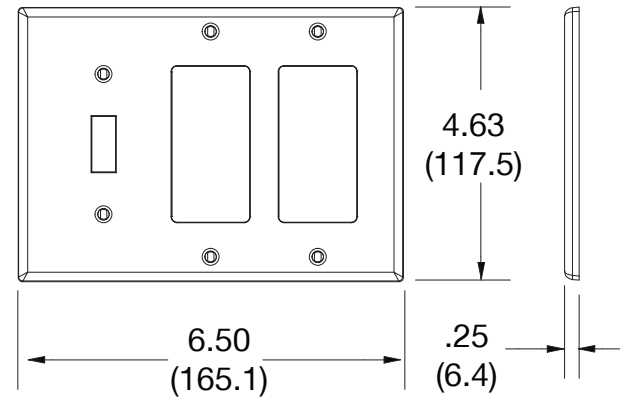

### Ordering Information

Description	Gang	Color	UPC Number	Catalog Number
Toggle and receptacle, smooth satin finish, for use with 1 toggle switch and 2 decorator devices	3	Gray	883778315732	P1262GY

### Specifications

Material	Polycarbonate thermoplastic
Thickness	.25 (6.4)
Orientation	Orientation
Mounting	Screw
Mounting Screws	Painted steel
Dimensions	4.63 in x 6.50 in x 0.25 in
Flammability	UL 94 V2