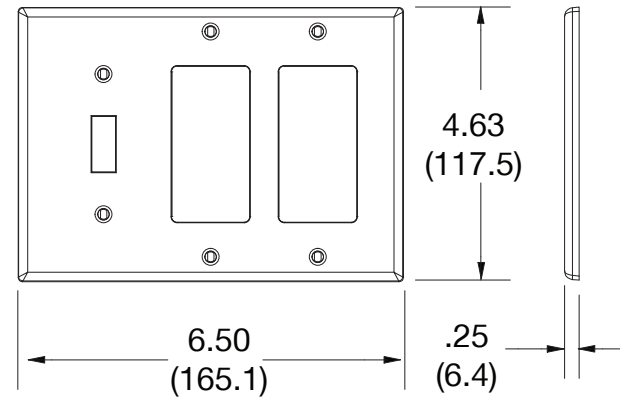

### Ordering Information

Description	Gang	Color	UPC Number	Catalog Number
Toggle and receptacle, smooth satin finish, for use with 1 toggle switch and 2 decorator devices	3	Ivory	883778315749	P1262I

### Specifications

Material	Polycarbonate thermoplastic
Thickness	.25 (6.4)
Orientation	Orientation
Mounting	Screw
Mounting Screws	Painted steel
Dimensions	4.63 in x 6.50 in x 0.25 in
Flammability	UL 94 V2