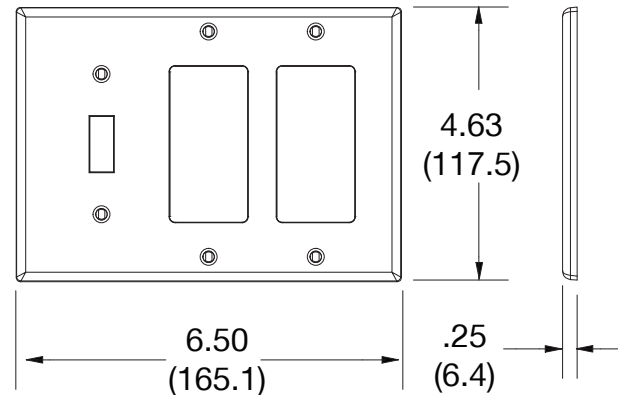

Wallplate Toggle Switch and Decorator 3-Gang

Features

- High-impact, self-extinguishing polycarbonate material
- More rigid; sharp lines and less dimpling
- Smooth satin finish; blends into wall with an optimum finish

Ordering Information

Description	Gang	Color	UPC Number	Catalog Number
Toggle and receptacle, smooth satin finish, for use with 1 toggle switch and 2 decorator devices	3	White	883778315770	P1262W

Listings

cULus Listed

Specifications

Material	Polycarbonate thermoplastic
Thickness	.25 (6.4)
Orientation	Orientation
Mounting	Screw
Mounting Screws	Painted steel
Dimensions	4.63 in x 6.50 in x 0.25 in
Flammability	UL 94 V2