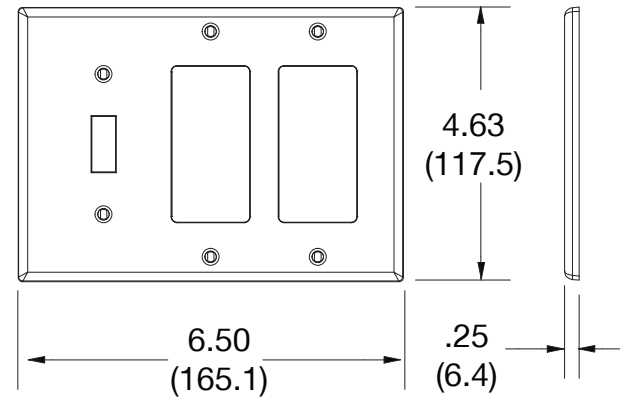

### Ordering Information

Description	Gang	Color	UPC Number	Catalog Number
Toggle and receptacle, smooth satin finish, for use with 1 toggle switch and 2 decorator devices	3	Brown	883778315701	P1262

### Specifications

Material	Polycarbonate thermoplastic
Thickness	.25 (6.4)
Orientation	Orientation
Mounting	Screw
Mounting Screws	Painted steel
Dimensions	4.63 in x 6.50 in x 0.25 in
Flammability	UL 94 V2