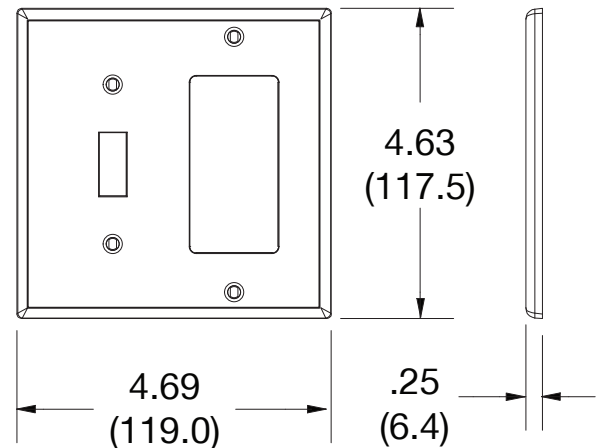

Wallplate Toggle Switch and Decorator Receptacle 2-Gang

Features

- High-impact, self-extinguishing polycarbonate material
- More rigid; sharp lines and less dimpling
- Smooth satin finish; blends into wall with an optimum finish

Ordering Information

Description	Gang	Color	UPC Number	Catalog Number
Toggle and receptacle, smooth satin finish, for use with toggle switch and decorator receptacle	2	Gray	883778310942	P126GY

Listings

cULus Listed

Specifications

Material	Polycarbonate thermoplastic
Thickness	.25 (6.4)
Orientation	Orientation
Mounting	Screw
Mounting Screws	Painted steel
Dimensions	4.63 in x 4.69 in x 0.25 in
Flammability	UL 94 V2